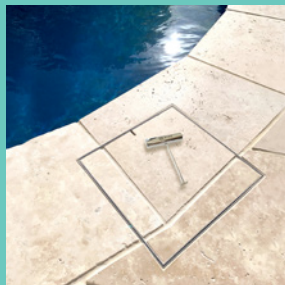

Hidden stone or tile skimmer lids

SAFE SEAMLESS STUNNING

- ELEGANT FINISH
- POOL SAFE
- HIGH GRADE
- EASY INSTALL

Hidden, seamless covers that blend into your landscape for a sophisticated finish.

The new way to avoid those ugly service points throughout your landscape.

SKIMMER BOX COVERS | ACCESS COVERS | DRAIN COVERS | CONCRETE COVERS

There's more to HIDE than meets the eye!

SKIMMER BOX COVERS

ACCESS COVERS

DRAIN COVERS

CONCRETE WET-POUR

HEAD OFFICE
26 Link Drive,
Yatala, Qld, 4207