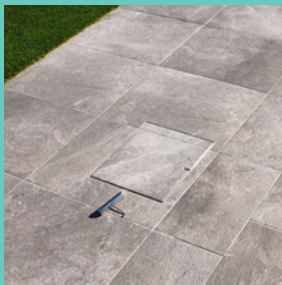

Hidden stone or tile skimmer lids

SAFE SEAMLESS STUNNING

- ELEGANT FINISH
- POOL SAFE
- HIGH GRADE
- EASY INSTALL

Hidden, seamless covers that blend into your landscape for a sophisticated finish.

The new way to avoid those ugly service points throughout your landscape.

SKIMMER BOX COVERS | ACCESS COVERS | DRAIN COVERS | CONCRETE COVERS

There's more to HIDE than meets the eye!

SKIMMER BOX COVERS

ACCESS COVERS

DRAIN COVERS

CONCRETE WET-POUR

HEAD OFFICE
26 Link Drive,
Yatala, Qld, 4207