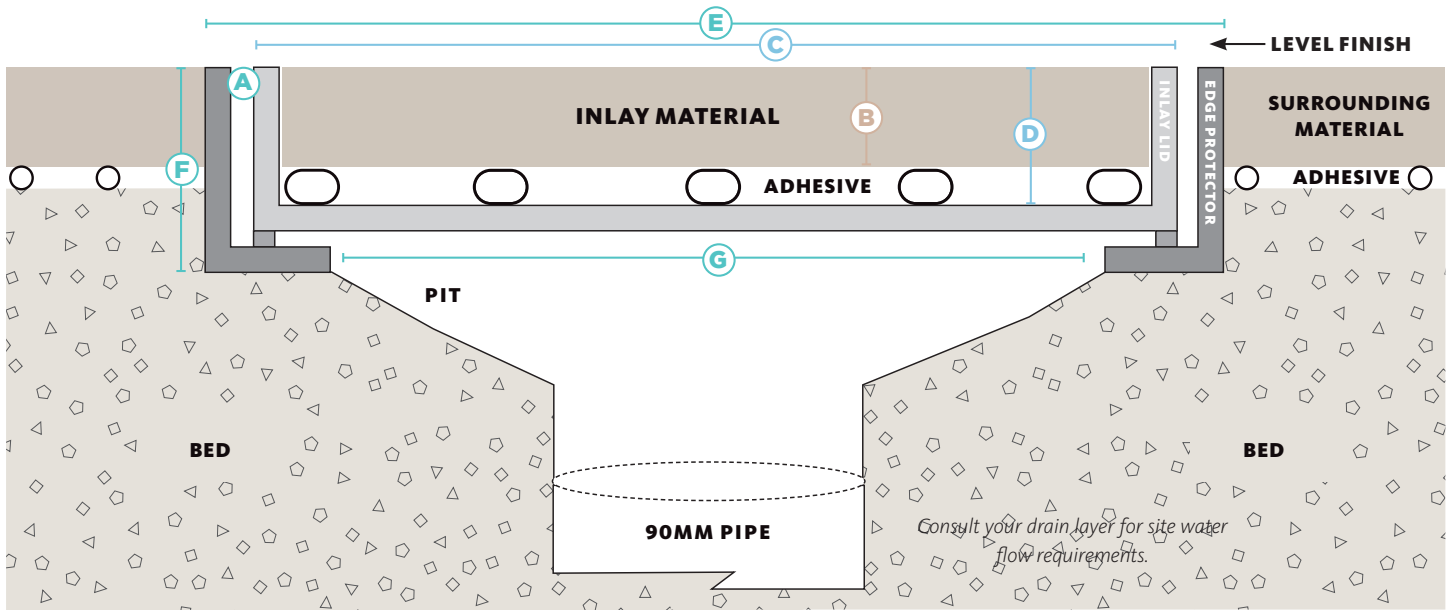

HIDE KIT SERIES

DRAIN COVERS

H I D E[®]

CROSS SECTION VIEW OF COMPLETED DRAIN COVER INSTALL

314mm Drain Cover Kit

HIDE KIT	MATERIAL THICKNESS	INLAY LID		EDGE PROTECTOR FRAME		
PRODUCT ORDER CODE	mm	SIZE	INTERNAL DEPTH	SIZE	EXTERNAL DEPTH	UNDERSIDE OPENING
A	B	C	D	E	F	G
HDC314-10	8-11	300 sq.	12	314 sq.	23	256 sq.
HDC314-20	15-22		23		33	
HDC314-30	25-32		33		43	
HDC314-40	35-42		43		53	

DRAIN COVER CONCRETE WET-POUR

HDCON314-40	43	300 sq.	43	314 sq.	53	256 sq.
-------------	----	---------	----	---------	----	---------

Beautify your patio area with HIDE[®] Drain Covers

43 HIDE PRODUCTS - 8 SIZES AND 6 DEPTHS

SKIMMER BOX COVERS

CONCRETE WET-POUR

ACCESS COVERS

DRAIN COVERS

HIDE products are recommended for use in pedestrian traffic areas only.

Information correct at time of printing, changes may be made without notice. Modifications and updates can be viewed on our website - www.skimmerlids.com.au